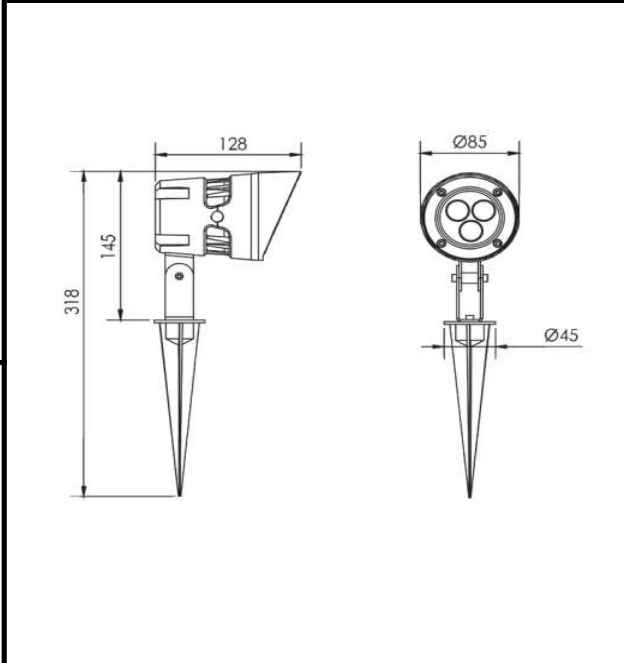

Sovitron Interior Pvt.Ltd.

| | |
|--------------------|------------------------------|
| Model Name | GOTHIC-1105S/DL-OSL-1105SC-3 |
| Description | Flood light |

| Technical description | Image |
|-----------------------|-------|
|-----------------------|-------|

| | |
|----------------------------|---|
| Dimension | Dia=85mm L=128mm H=145mm |
| Frame | Aluminium Die-cast |
| Color Tempertaure | 5700K |
| Power | 8 W |
| Total Luminous Flux | 520 lm |
| Efficacy | 65 lm/W |
| IP rating | 66 |
| Beam angle | 5,12.5, 20, 30, 45, 60,15X30,10X60Degree |
| Color Rendering | ≥80 |
| Mounting | Spike Mounted |
| Optics | Lens & Clear Glass |
| Dimming | NON-Dimmable |
| Operating Voltage | 220-240 VAC |
| Standard Lifetime | L70 minimum at 50,000 burning hours |

Dimension diagram

Remarks:-